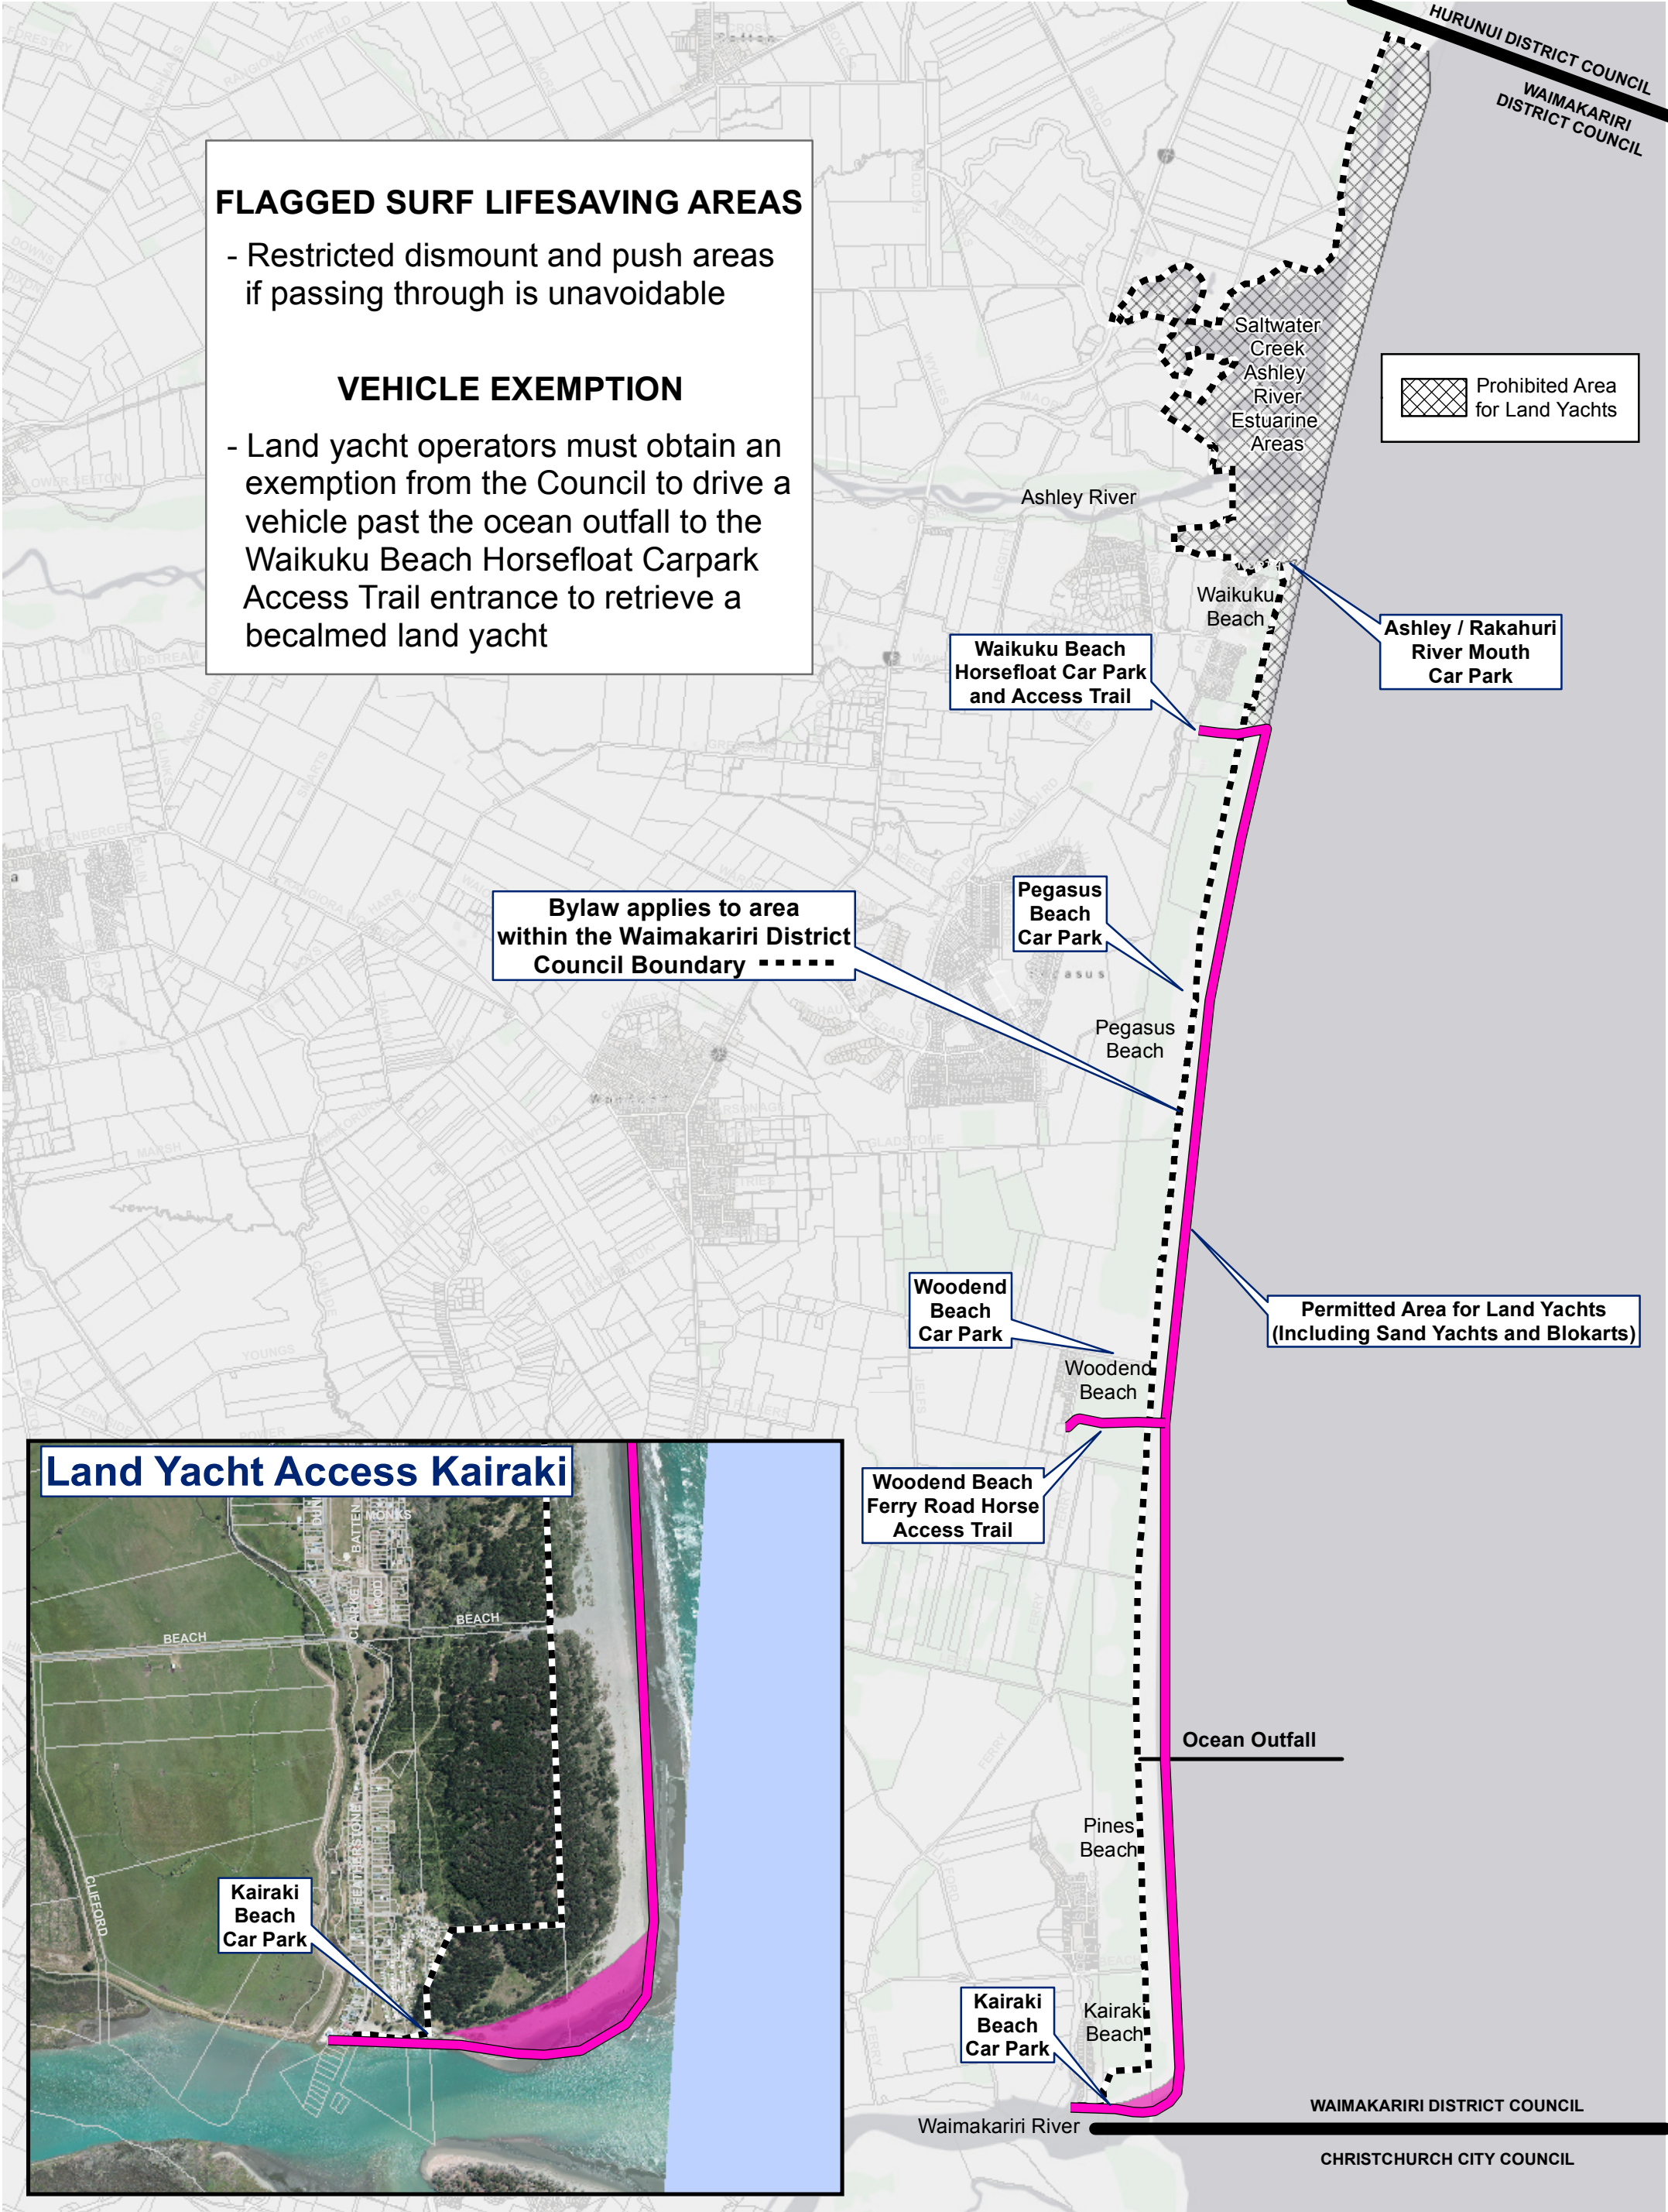

FLAGGED SURF LIFESAVING AREAS

- Restricted dismount and push areas if passing through is unavoidable

VEHICLE EXEMPTION

- Land yacht operators must obtain an exemption from the Council to drive a vehicle past the ocean outfall to the Waikuku Beach Horsefloat Carpark Access Trail entrance to retrieve a becalmed land yacht

Prohibited Area for Land Yachts

Ashley / Rakahuri River Mouth Car Park

Waikuku Beach Horsefloat Car Park and Access Trail

Bylaw applies to area within the Waimakariri District Council Boundary - - - - -

Pegasus Beach Car Park

Permitted Area for Land Yachts (Including Sand Yachts and Blokarts)

Woodend Beach Car Park

Woodend Beach Ferry Road Horse Access Trail

Ocean Outfall

WAIMAKARIRI DISTRICT COUNCIL

CHRISTCHURCH CITY COUNCIL

Land Yacht Access Kairaki

Kairaki Beach Car Park

Kairaki Beach Car Park