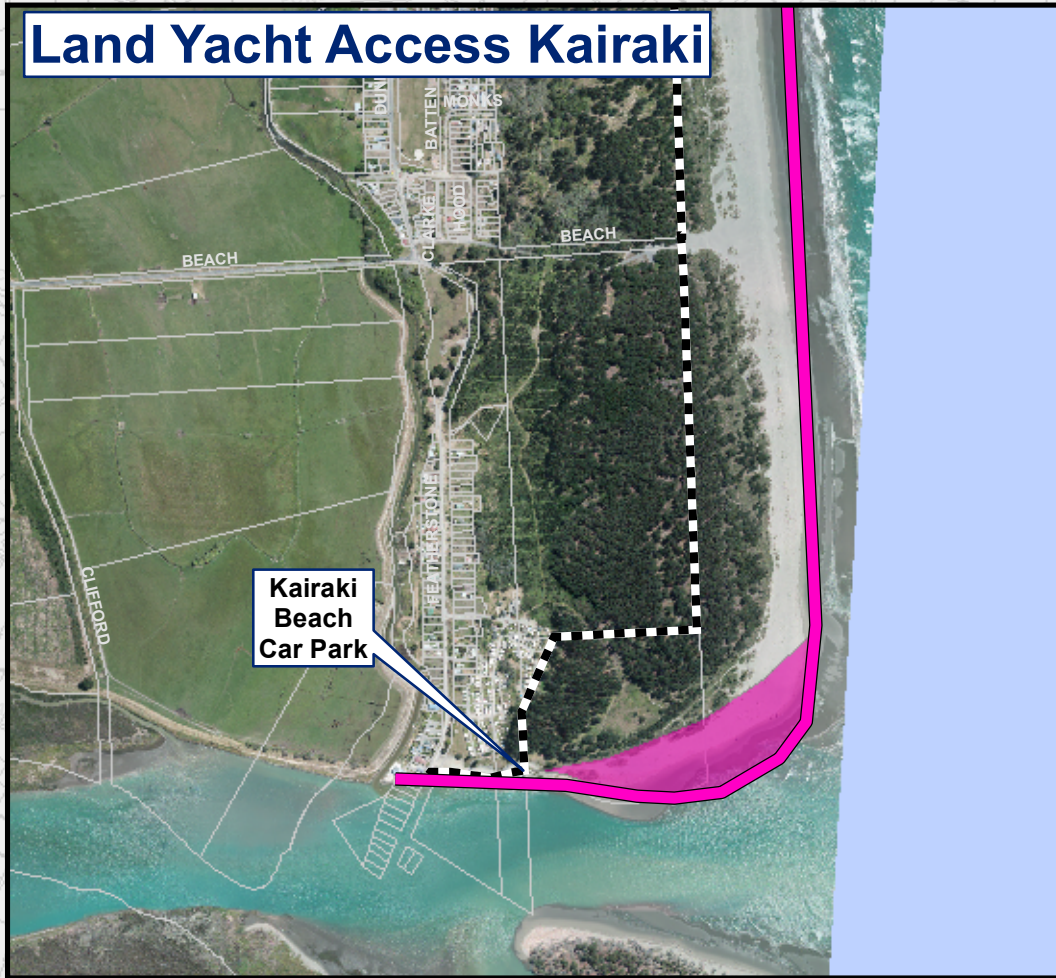

FLAGGED SURF LIFESAVING AREAS

- Restricted dismount and push areas if passing through is unavoidable

VEHICLE EXEMPTION

- Land yacht operators must obtain an exemption from the Council to drive a vehicle past the ocean outfall to the Waikuku Beach Horsefloat Carpark Access Trail entrance to retrieve a becalmed land yacht

Prohibited Area for Land Yachts

Ashley / Rakahuri River Mouth Car Park

Waikuku Beach Horsefloat Car Park and Access Trail

Bylaw applies to area within the Waimakariri District Council Boundary - - - - -

Pegasus Beach Car Park

Permitted Area for Land Yachts (Including Sand Yachts and Blokarts)

Woodend Beach Car Park

Woodend Beach Ferry Road Horse Access Trail

Ocean Outfall

WAIMAKARIRI DISTRICT COUNCIL

CHRISTCHURCH CITY COUNCIL

Land Yacht Access Kairaki

Kairaki Beach Car Park

Kairaki Beach Car Park