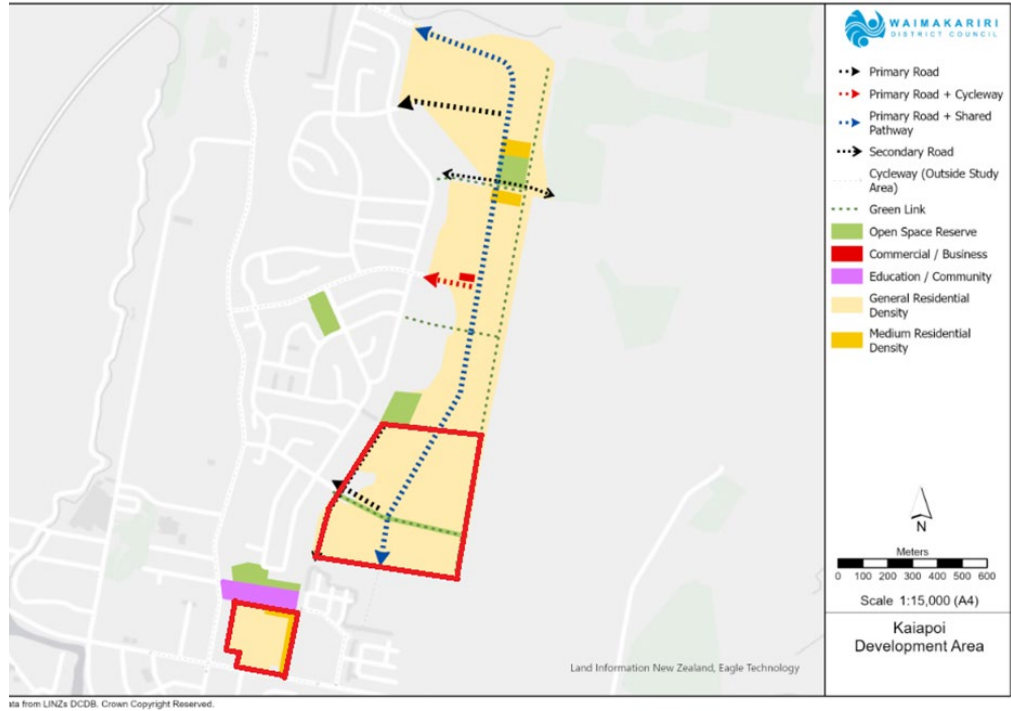

## Canterbury Regional Policy Statement

**Figure 1:** Snip from Canterbury Maps showing Momentum land (in red) overlaid with Greenfield Priority Area, Future Development Area and the 50 dBA aircraft noise contour.

Waimakariri 2048 District Development Strategy 2018

**Figure 2:** Snip from Waimakariri 2048 District Development Strategy 2018 showing proposed residential growth direction at Kaiapoi (page 41).

## Proposed District Plan

**Figure 3:** Snip from Proposed Plan showing zoning across Kaiapoi.

**Figure 4:** Snip from Proposed Plan showing Momentum land (in red) and Outline Development Plan Area (North Kaiapoi)