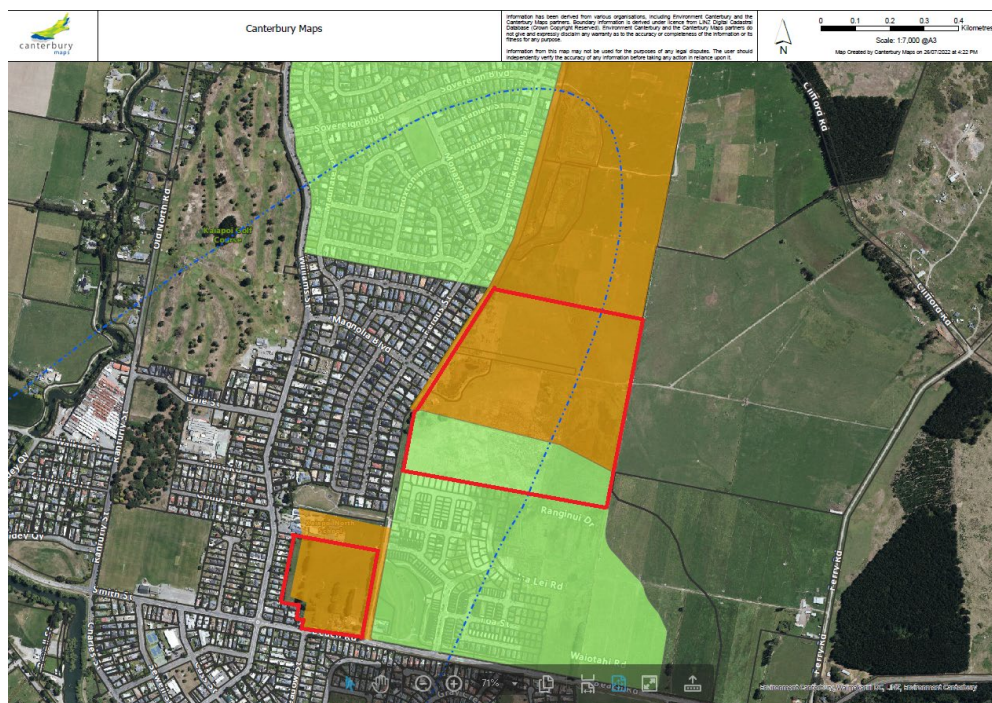

## Canterbury Regional Policy Statement

**Figure 1:** Snip from Canterbury Maps showing Momentum land (in red) overlaid with Greenfield Priority Area, Future Development Area and the 50 dBA aircraft noise contour.

## Proposed District Plan

**Figure 3:** Snip from Proposed Plan showing zoning across Kaiapoi.

**Figure 4:** Snip from Proposed Plan showing Momentum land (in red) and Outline Development Plan Area (North Kaiapoi)