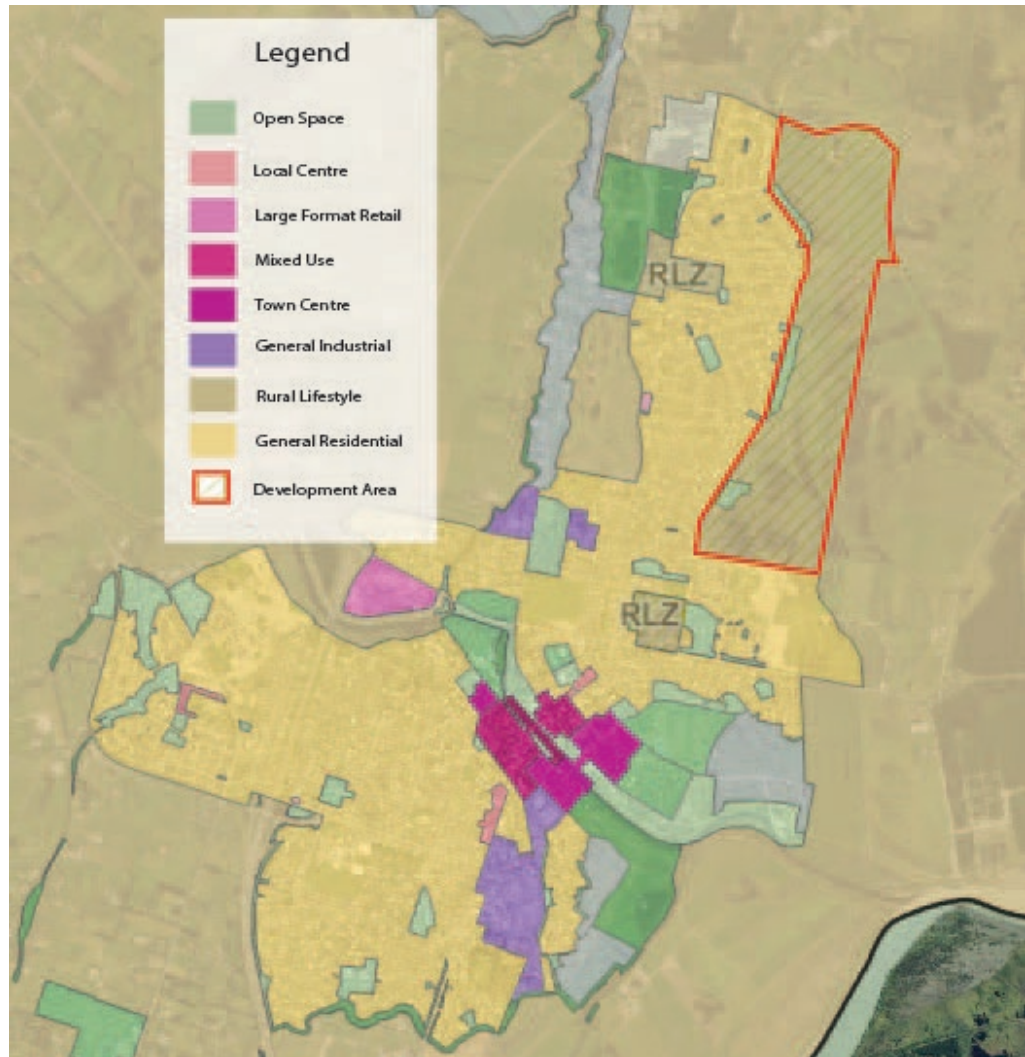

## Canterbury Regional Policy Statement

**Figure 1:** Snip from Canterbury Maps showing Momentum land (in red) overlaid with Greenfield Priority Area, Future Development Area and the 50 dBA aircraft noise contour.

Waimakariri 2048 District Development Strategy 2018

**Figure 2:** Snip from Waimakariri 2048 District Development Strategy 2018 showing proposed residential growth direction at Kaiapoi (page 41).

## Proposed District Plan

**Figure 3:** Snip from Proposed Plan showing zoning across Kaiapoi.

**Figure 4:** Snip from Proposed Plan showing Momentum land (in red) and Outline Development Plan Area (North Kaiapoi)