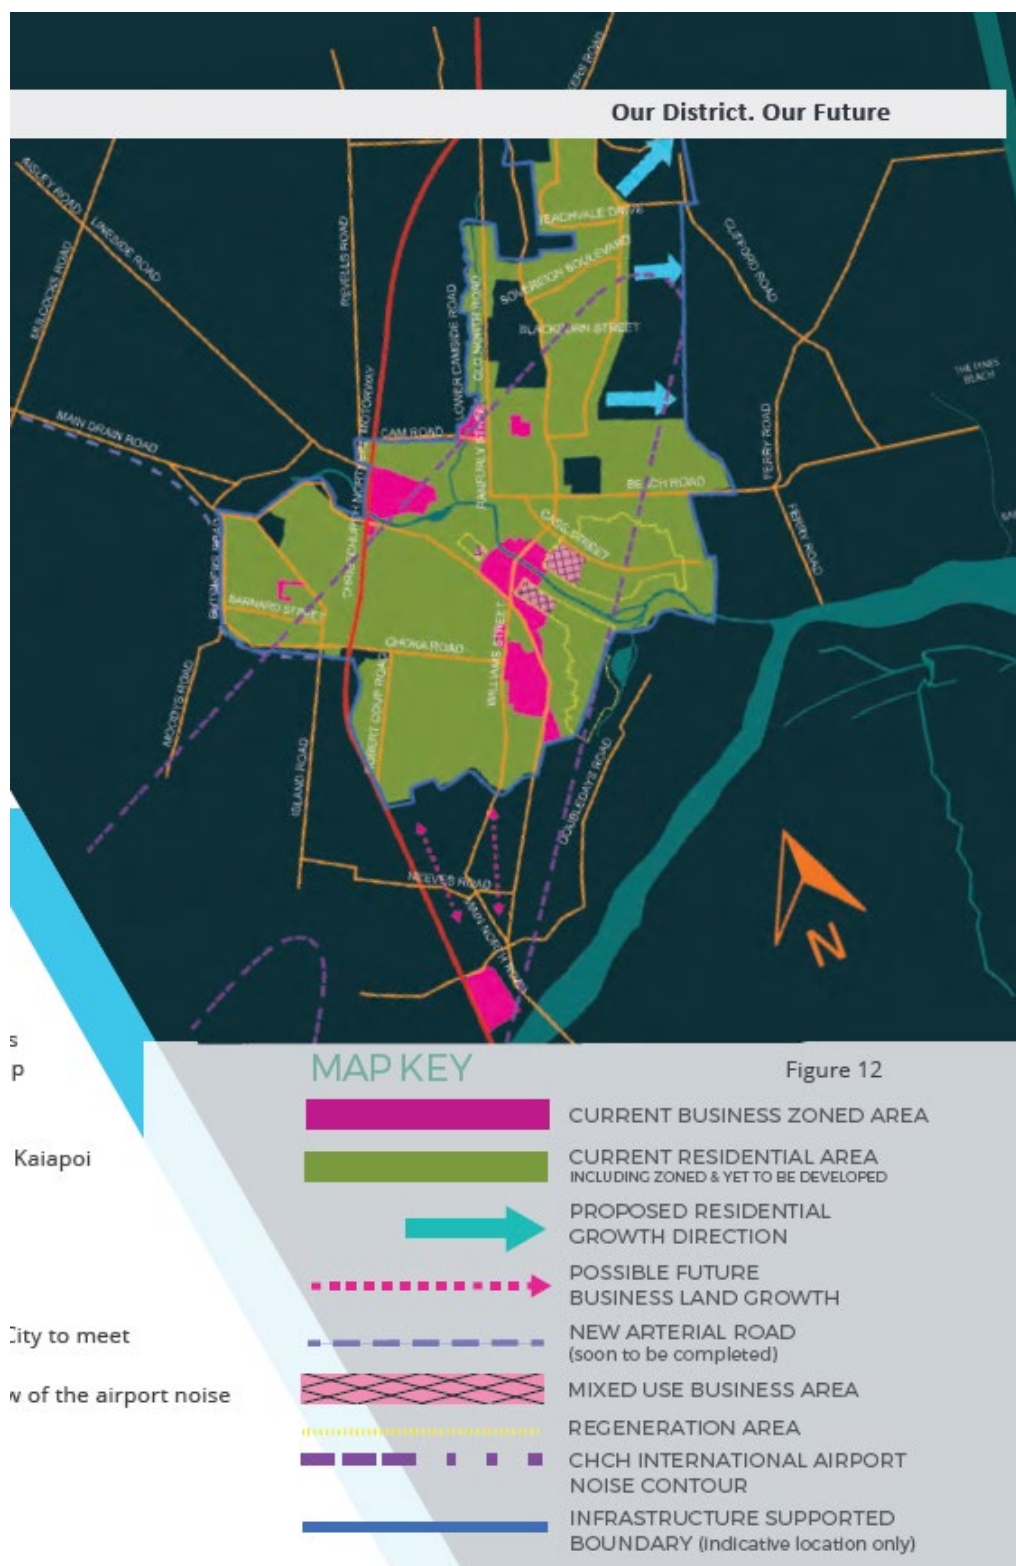

Waimakariri 2048 District Development Strategy 2018

Figure 2: Snip from Waimakariri 2048 District Development Strategy 2018 showing proposed residential growth direction at Kaiapoi (page 41).