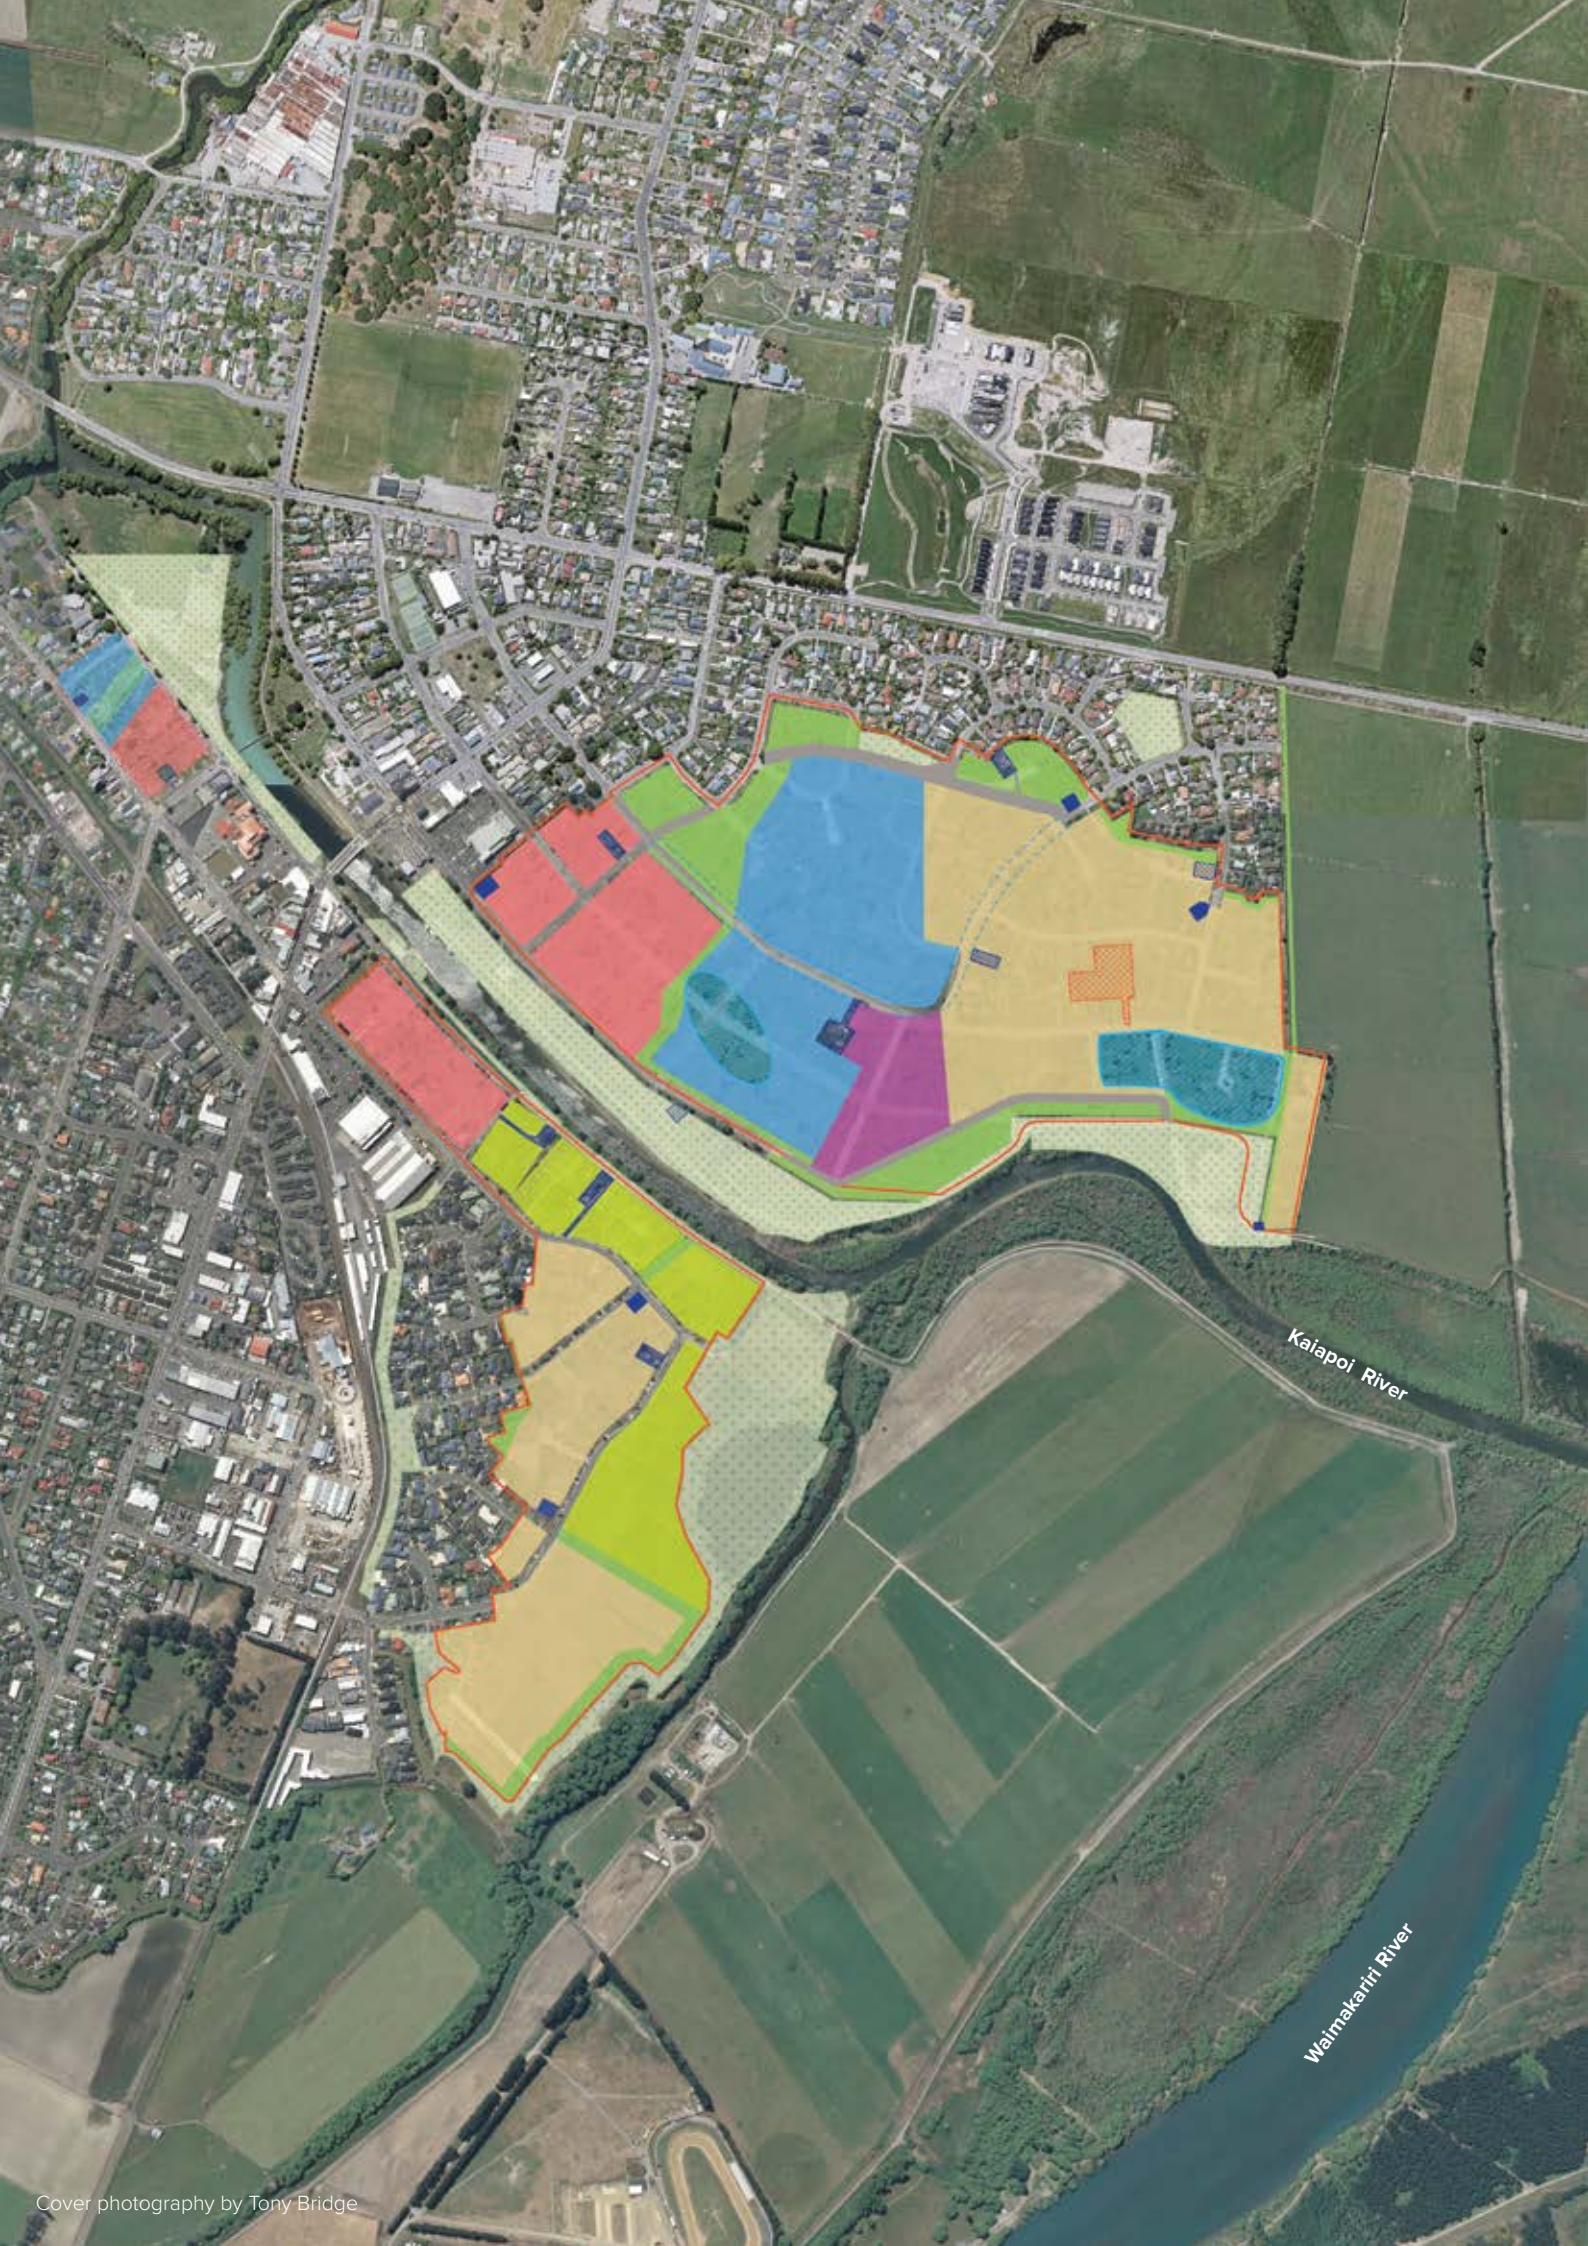

Latest Imagery

Kaipoi River

Waimakariri River

Regeneration areas and their land uses

KEY

- | | | |
|--|---|---|
|  Mixed use business |  Recreation and ecological linkage |  Stormwater management |
|  Sport and recreation reserve |  Heritage and mahinga kai |  Existing reserve |
|  Dudley Drain |  Private lease |  Private property |
|  Memorial garden |  Tūhaitara Coastal Park | Regeneration area |
|  Rural |  Utility | <i>Boundaries within regeneration areas are approximate only</i> |