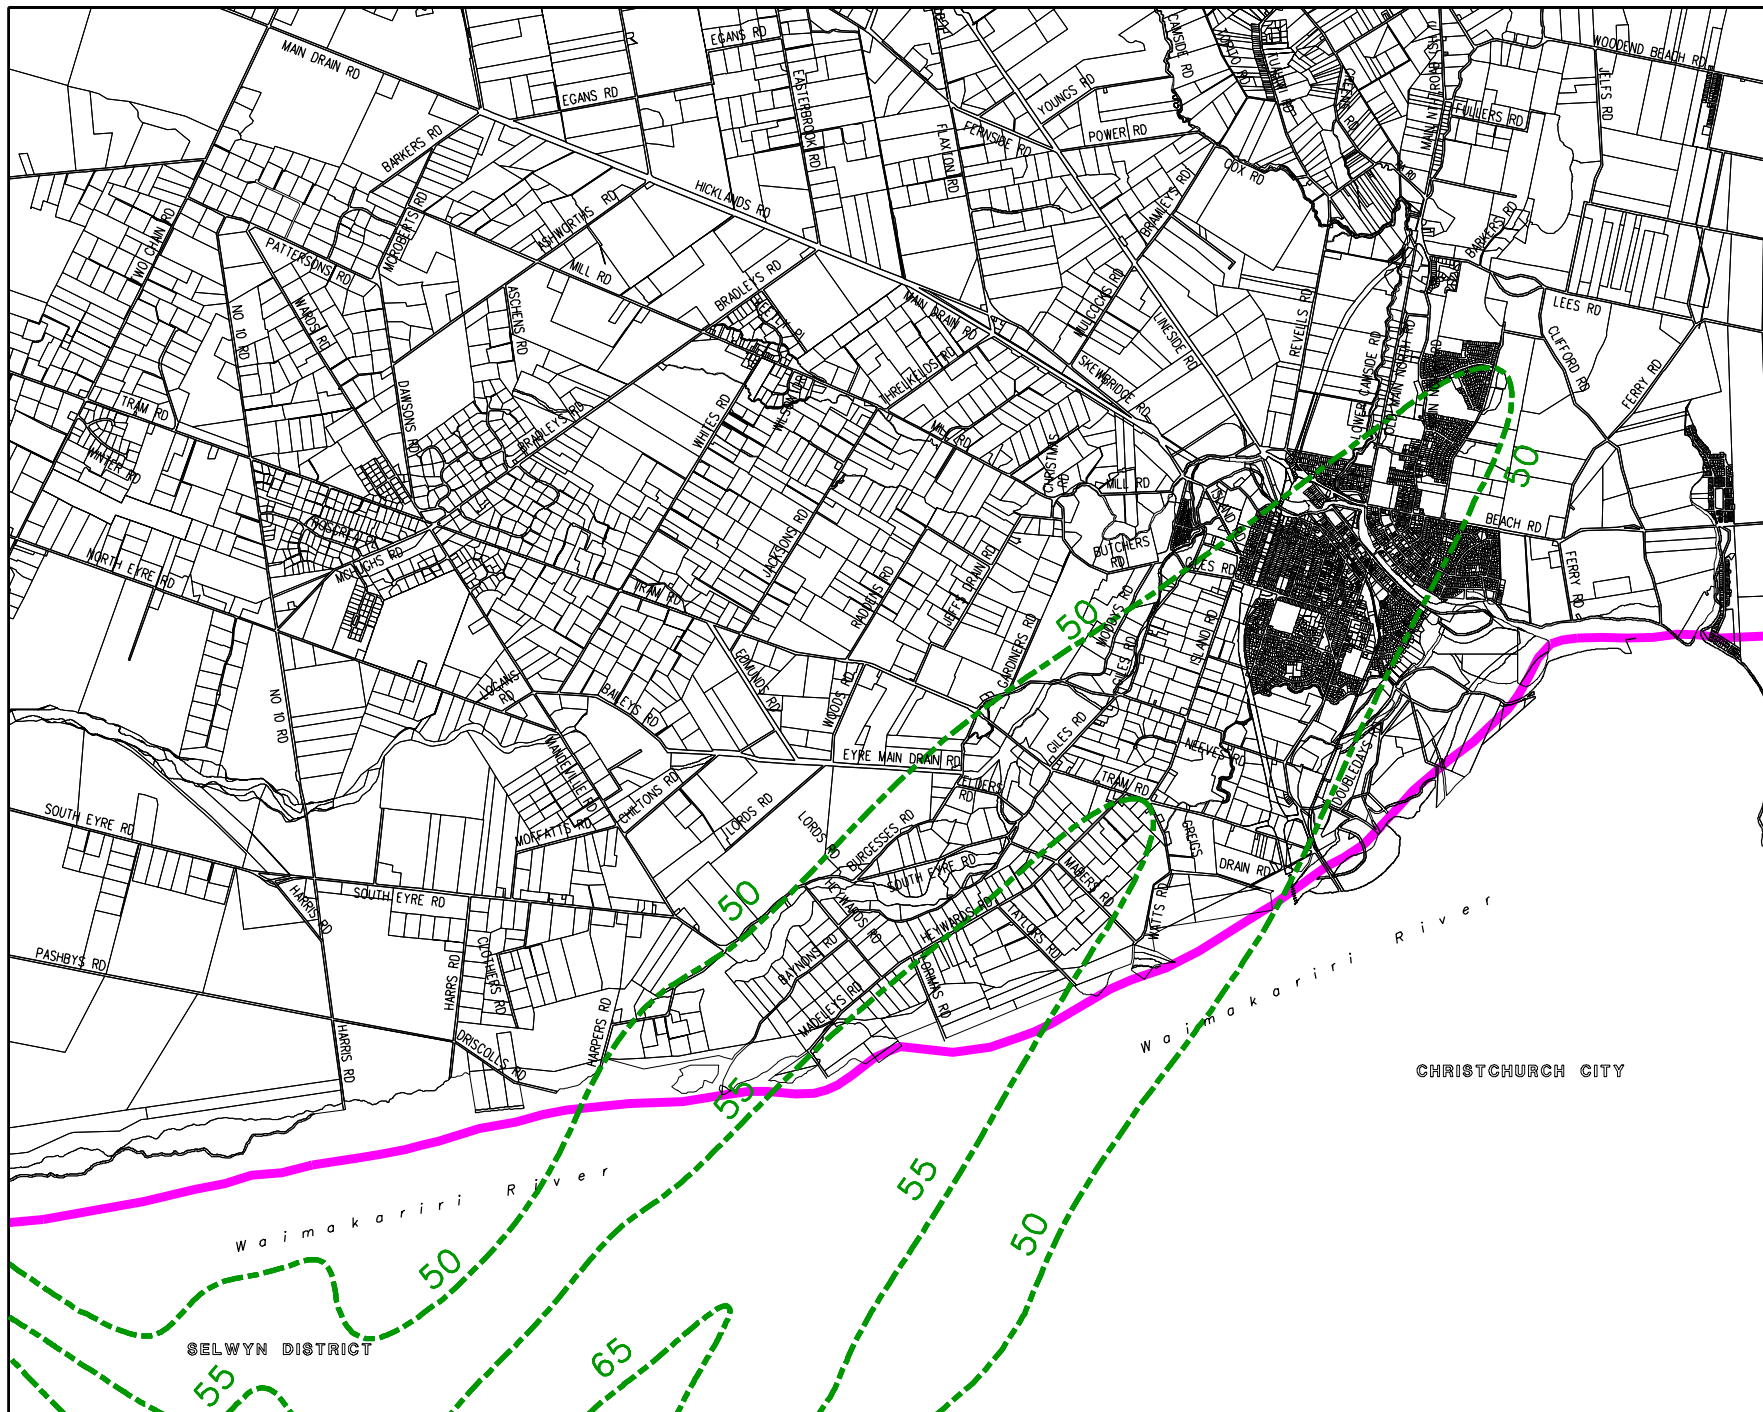

-  Waimakariri District boundary
-  Average Noise Exposure Contours: Christchurch International Airport
- 55** Noise Contour in dBA Ldn

NOTE:
Disclaimer - refer to map legend sheet

Christchurch International Airport Noise Exposure Contours