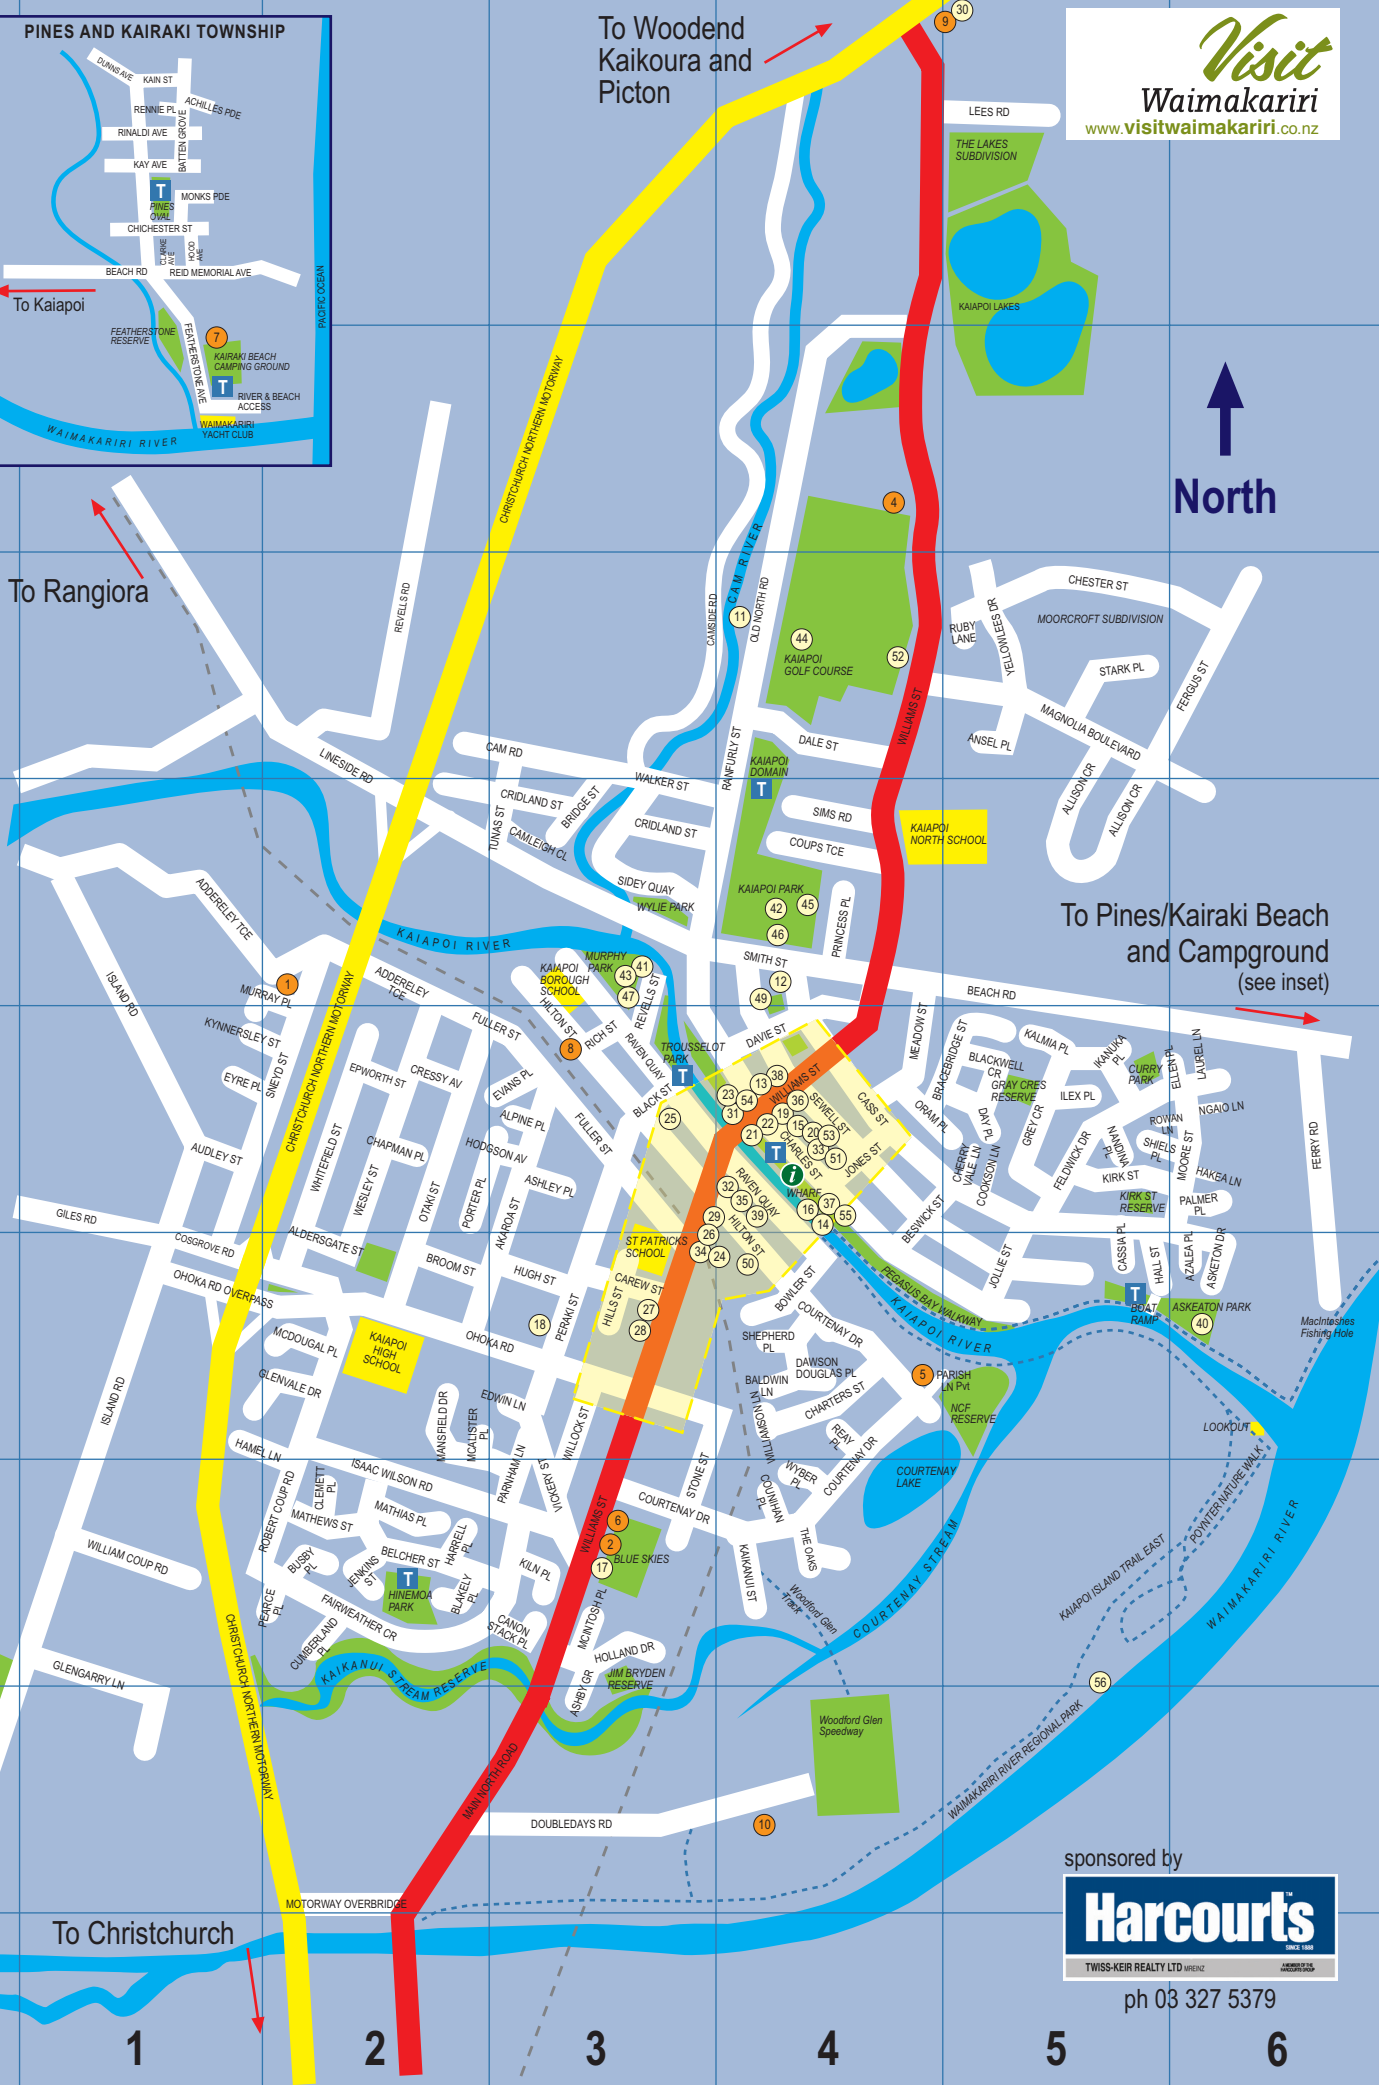

Kaiapoi Street Map

© Copyright Enterprise North Canterbury 2008

sponsored by

Harcourt's
SINCE 1888

TISSER REALTY LTD WENZ
ph 03 327 5379