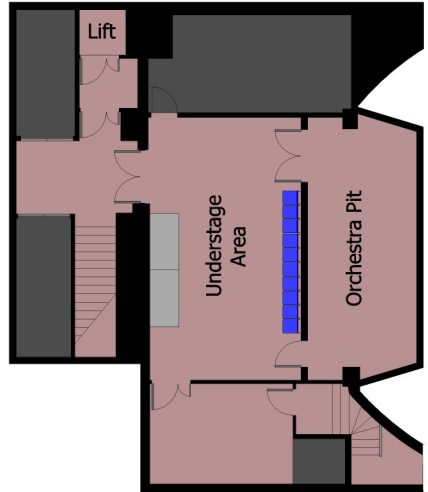

Assembly Point
Police Station Carpark

High St

King St

BASEMENT & FIRST FLOOR

Basement

Assembly Point
Methodist Church Lawn

Assembly Point
Police Station Carpark

High St

King St

Assembly Point
Methodist Church Lawn

RANGIORA TOWN HALL - GROUND FLOOR