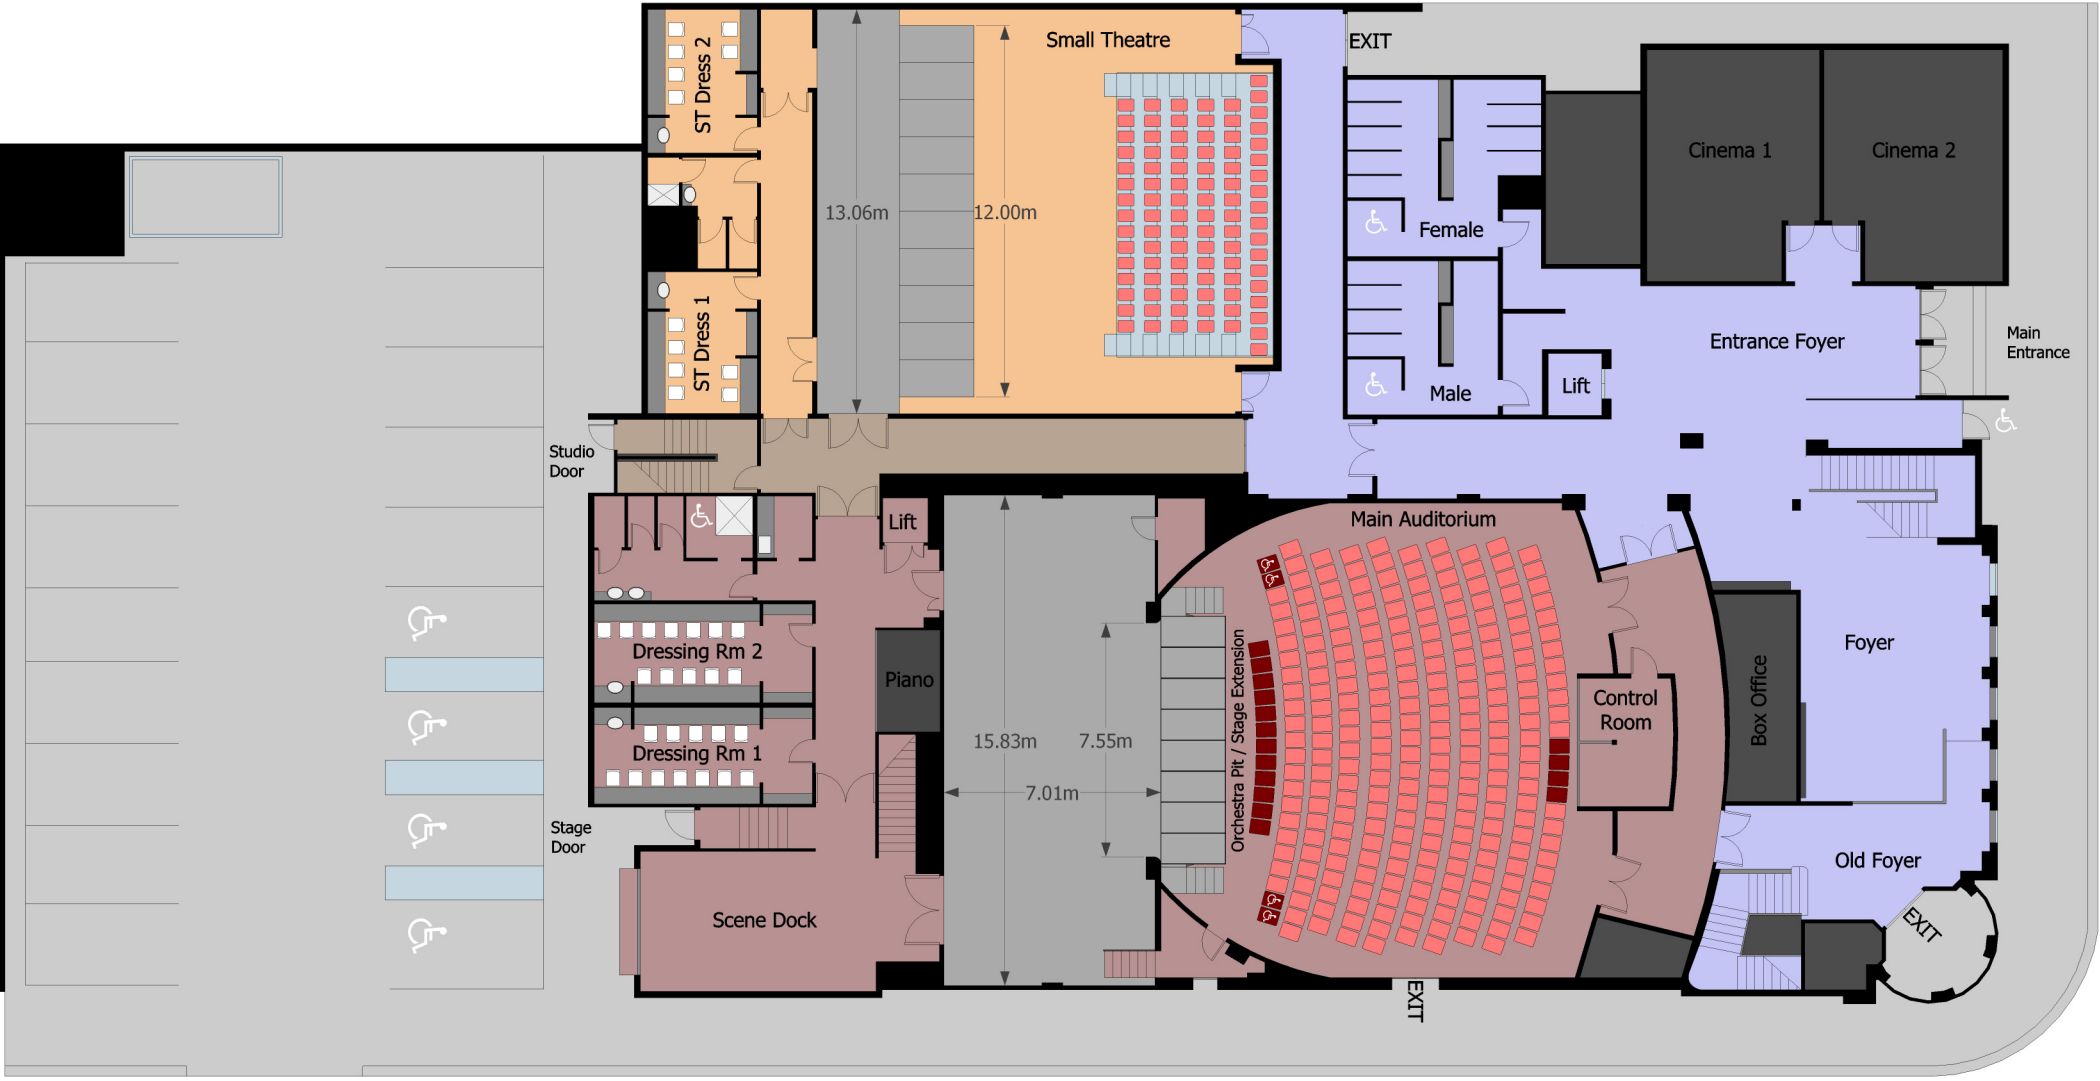

Assembly Point
Police Station Carpark

High St

King St

BASEMENT & FIRST FLOOR

Basement

Assembly Point
Methodist Church Lawn

Assembly Point
Police Station Carpark

High St

King St

Assembly Point
Methodist Church Lawn

RANGIORA TOWN HALL - GROUND FLOOR