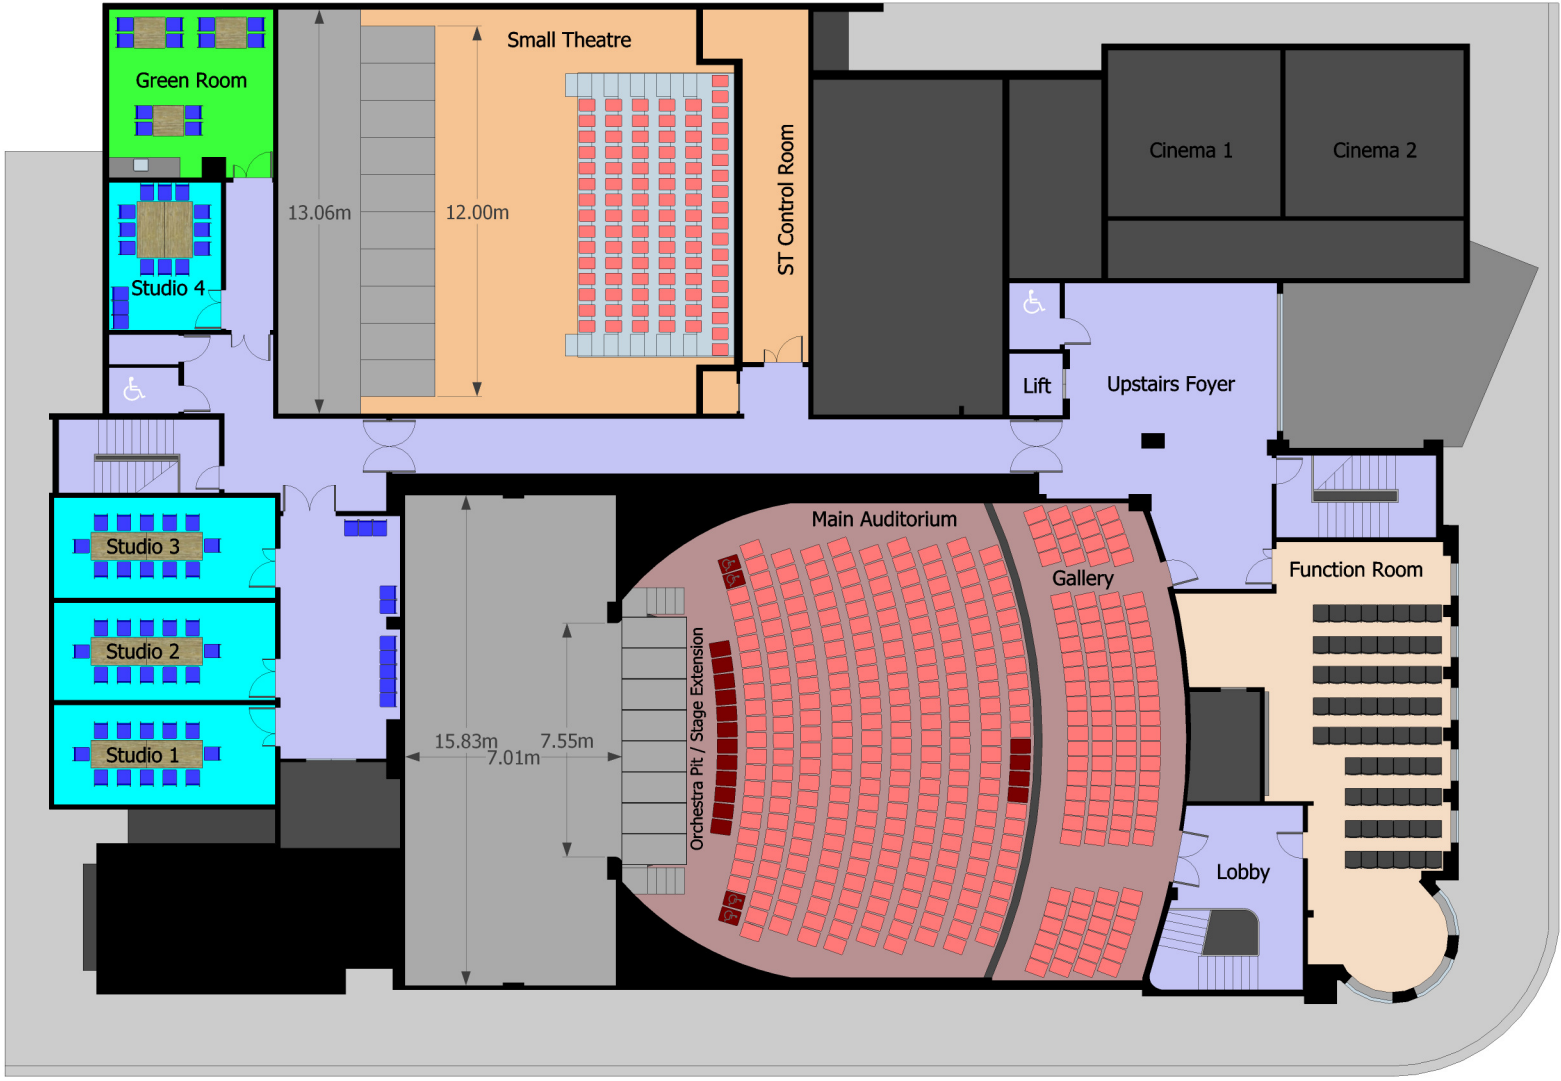

Assembly Point
Police Station Carpark

High St

King St

BASEMENT & FIRST FLOOR

Basement

Assembly Point
Methodist Church Lawn

Assembly Point
Police Station Carpark

High St

King St

Assembly Point
Methodist Church Lawn

RANGIORA TOWN HALL - GROUND FLOOR