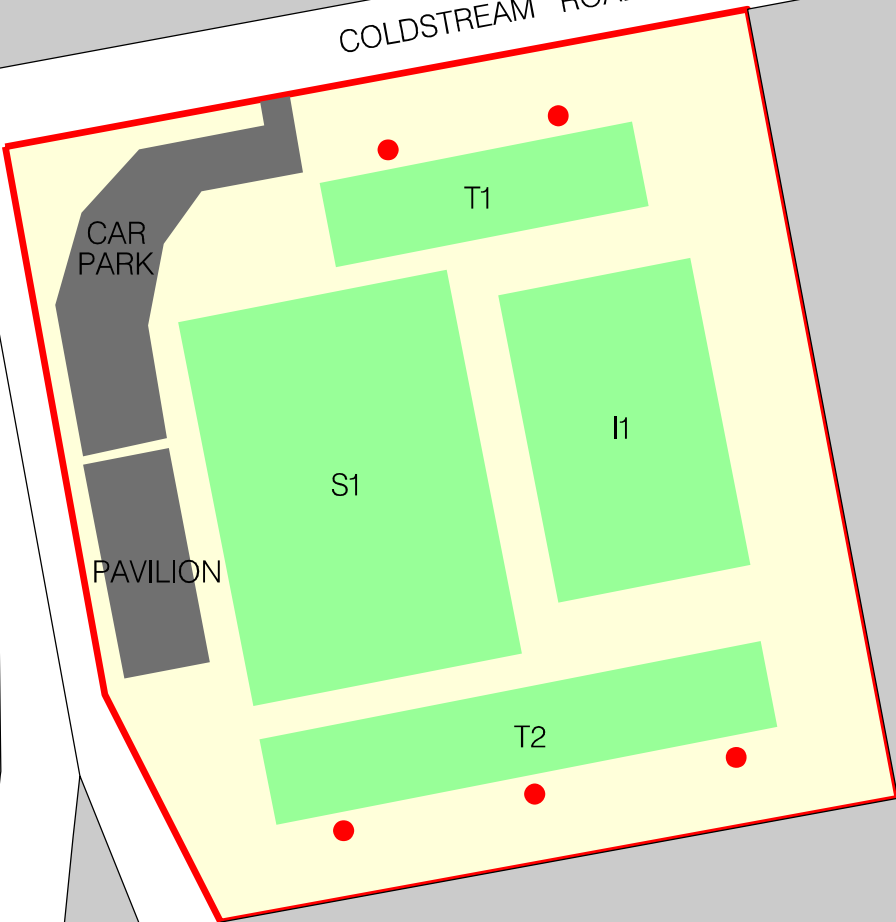

CADASTRAL DATA SUPPLIED FROM LINZ'S DCDB, CIRCA 1999 - MAINTAINED BY WDC. THEREAFTER, CROWN COPYRIGHT RESERVED.

EAST BELT  
RAILWAY LINE

COLDSTREAM ROAD

RAILWAY LINE

EAST BELT

KEY

- S SENIOR FIELD
- I INTERMEDIATE FIELD
- T TRAINING FIELD
- TRAINING LIGHTS

SCALE 1:XXXX (A4)

SHEET TITLE

Mainpower Oval

PROJECT TITLE

District Sports Grounds

PLAN NO.

2990

ISSUE A