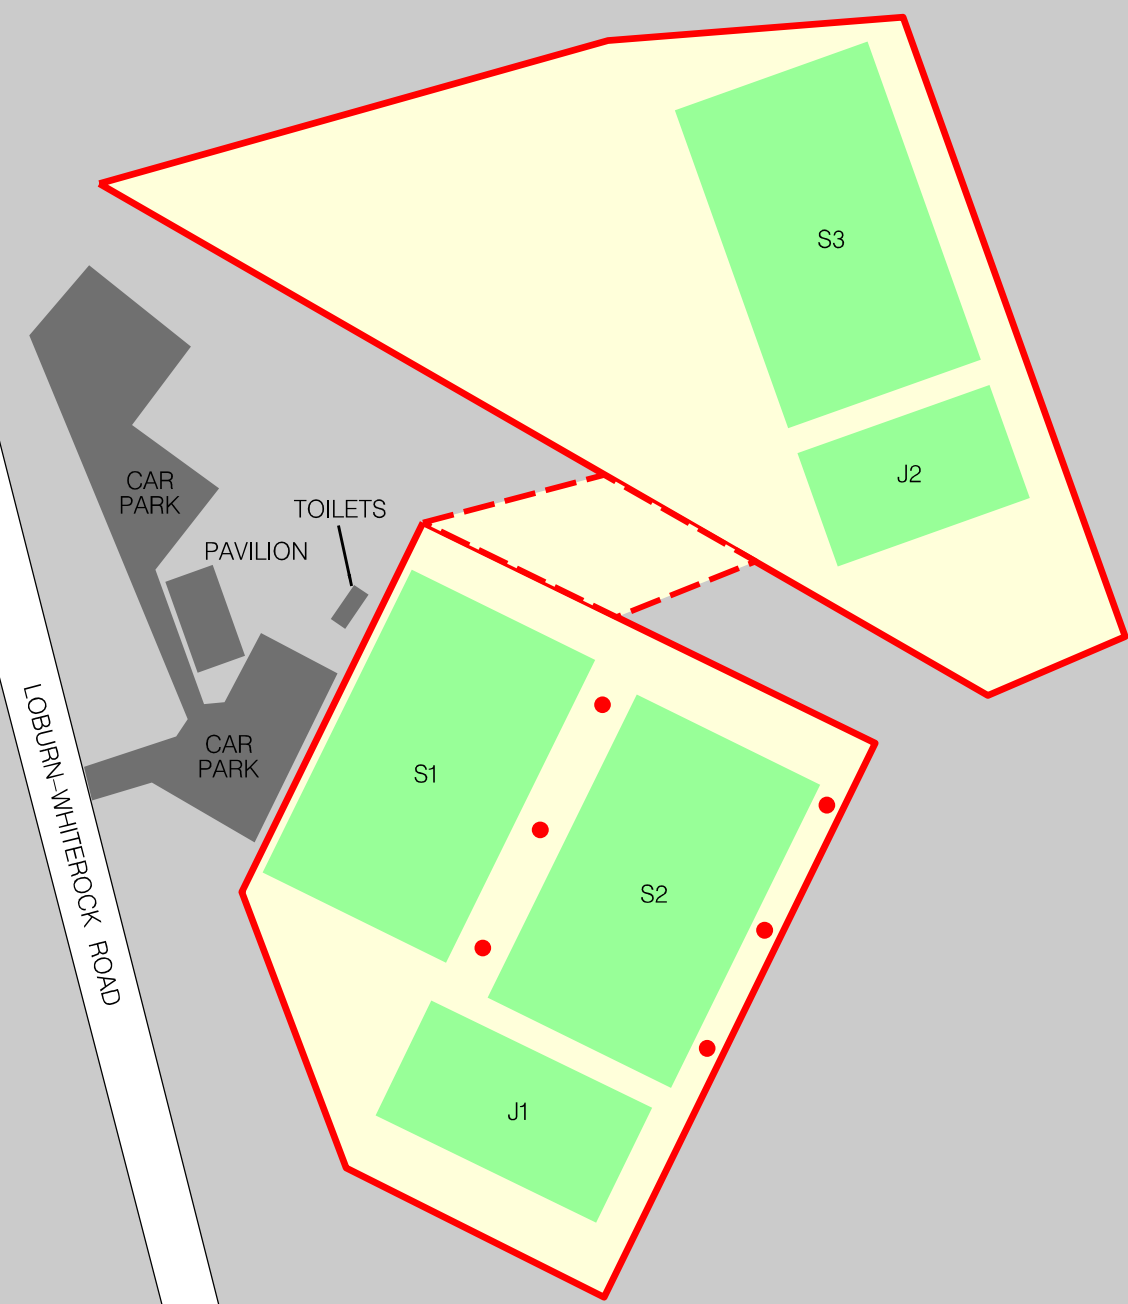

Cadastral data supplied from LINZ's DCDB circa 1999 - Maintained by WDC, thereafter, Crown. Copyright reserved.

- KEY**
- S SENIOR FIELD
 - J JUNIOR FIELD
 - TRAINING LIGHTS

SCALE 1:2,500 (A4)

SHEET TITLE

Loburn Domain

PROJECT TITLE

District Sports Grounds

PLAN No.

2990

ISSUE A

SHEET 5